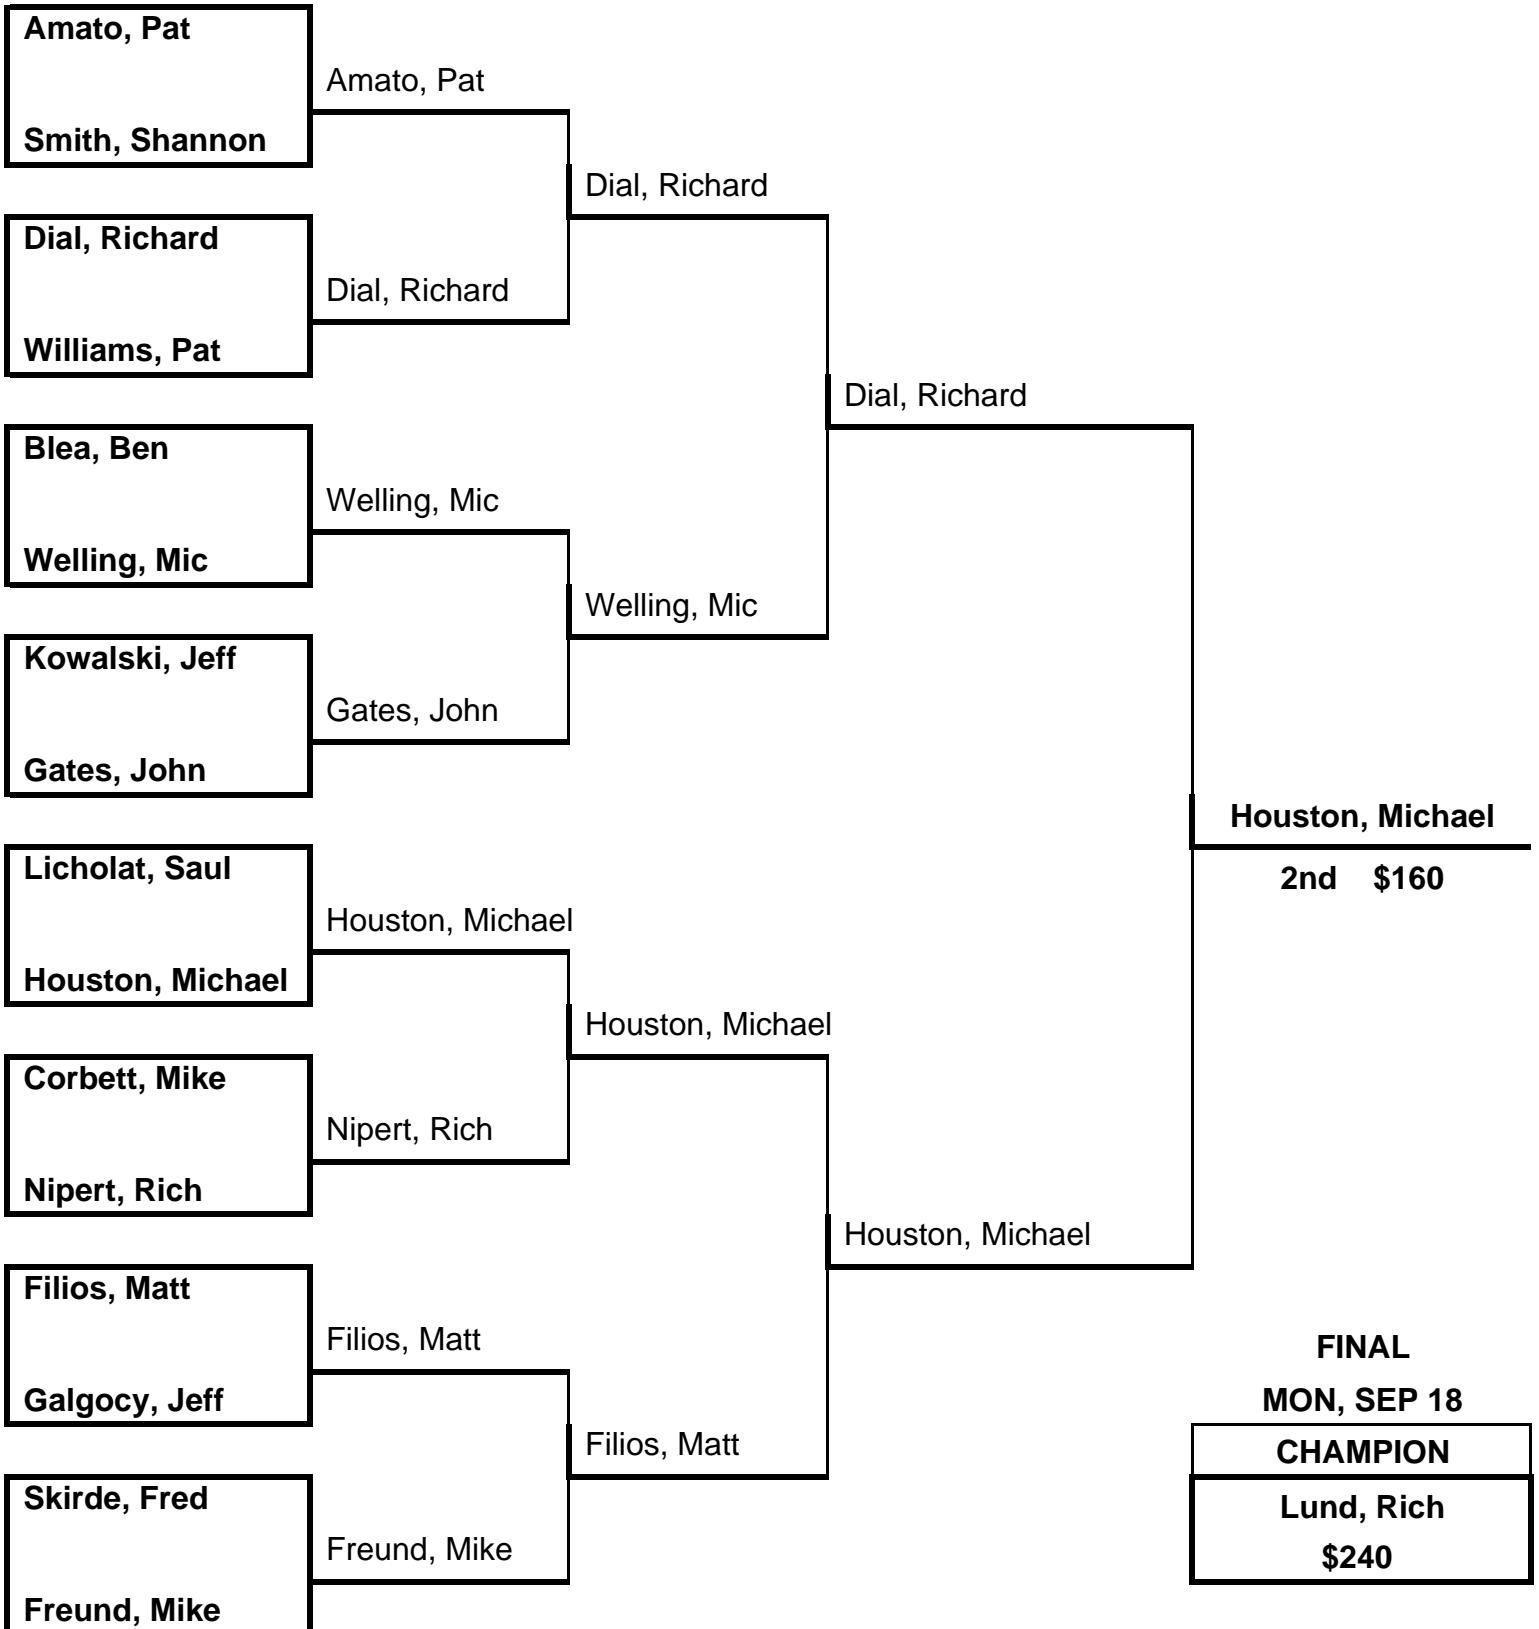

ELS HANDICAP FLIGHT - MATCH PLAY

DEADLINE

MON, MAY 29

DEADLINE

MON, JUN 19

DEADLINE

MON, JUL 10

DEADLINE

MON, JUL 31

DEADLINE

MON, AUG 28